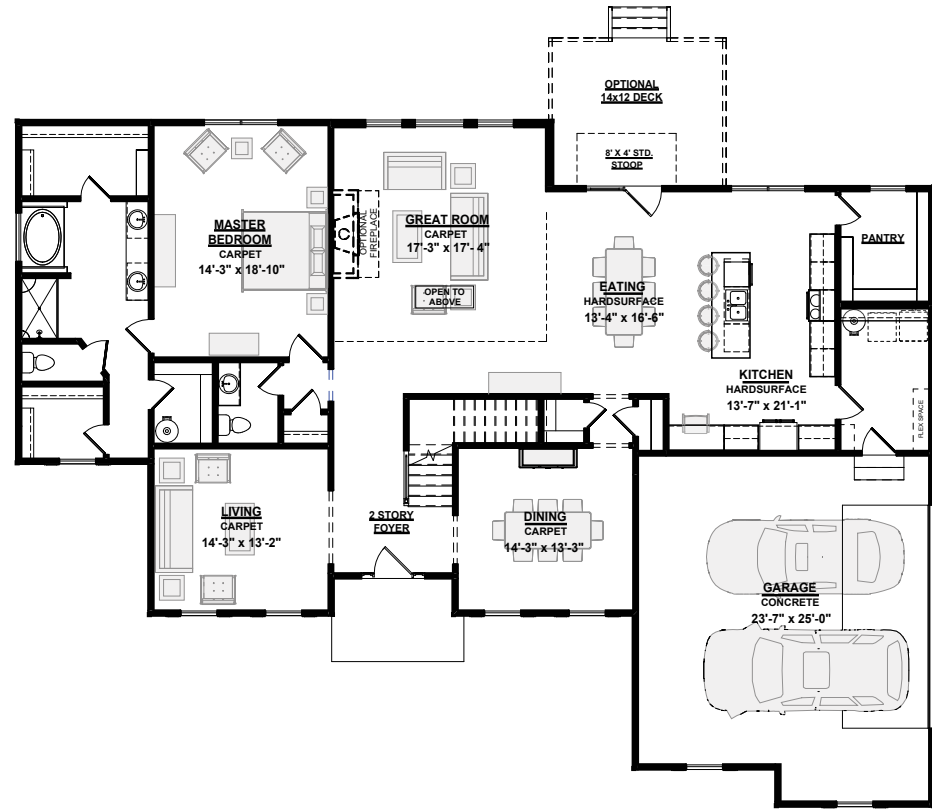

THE SOUTHAMPTON A

5 Beds • 3.5 Baths • 3,790 Heated SF

SOUTHAMPTON

ELEVATION A

FIRST FLOOR

2,321 sq. ft.

SECOND FLOOR

1,469 sq. ft.

TOTAL HEATED

3,790 sq. ft.

GARAGE

648 sq. ft.

FRONT STOOP

72 sq. ft.

REAR STOOP

32 sq. ft.

TOTAL UNDER ROOF

2,818 sq. ft.

1-800-AHP-Home
AmericasHomePlace.com

1ST FLOOR

2ND FLOOR