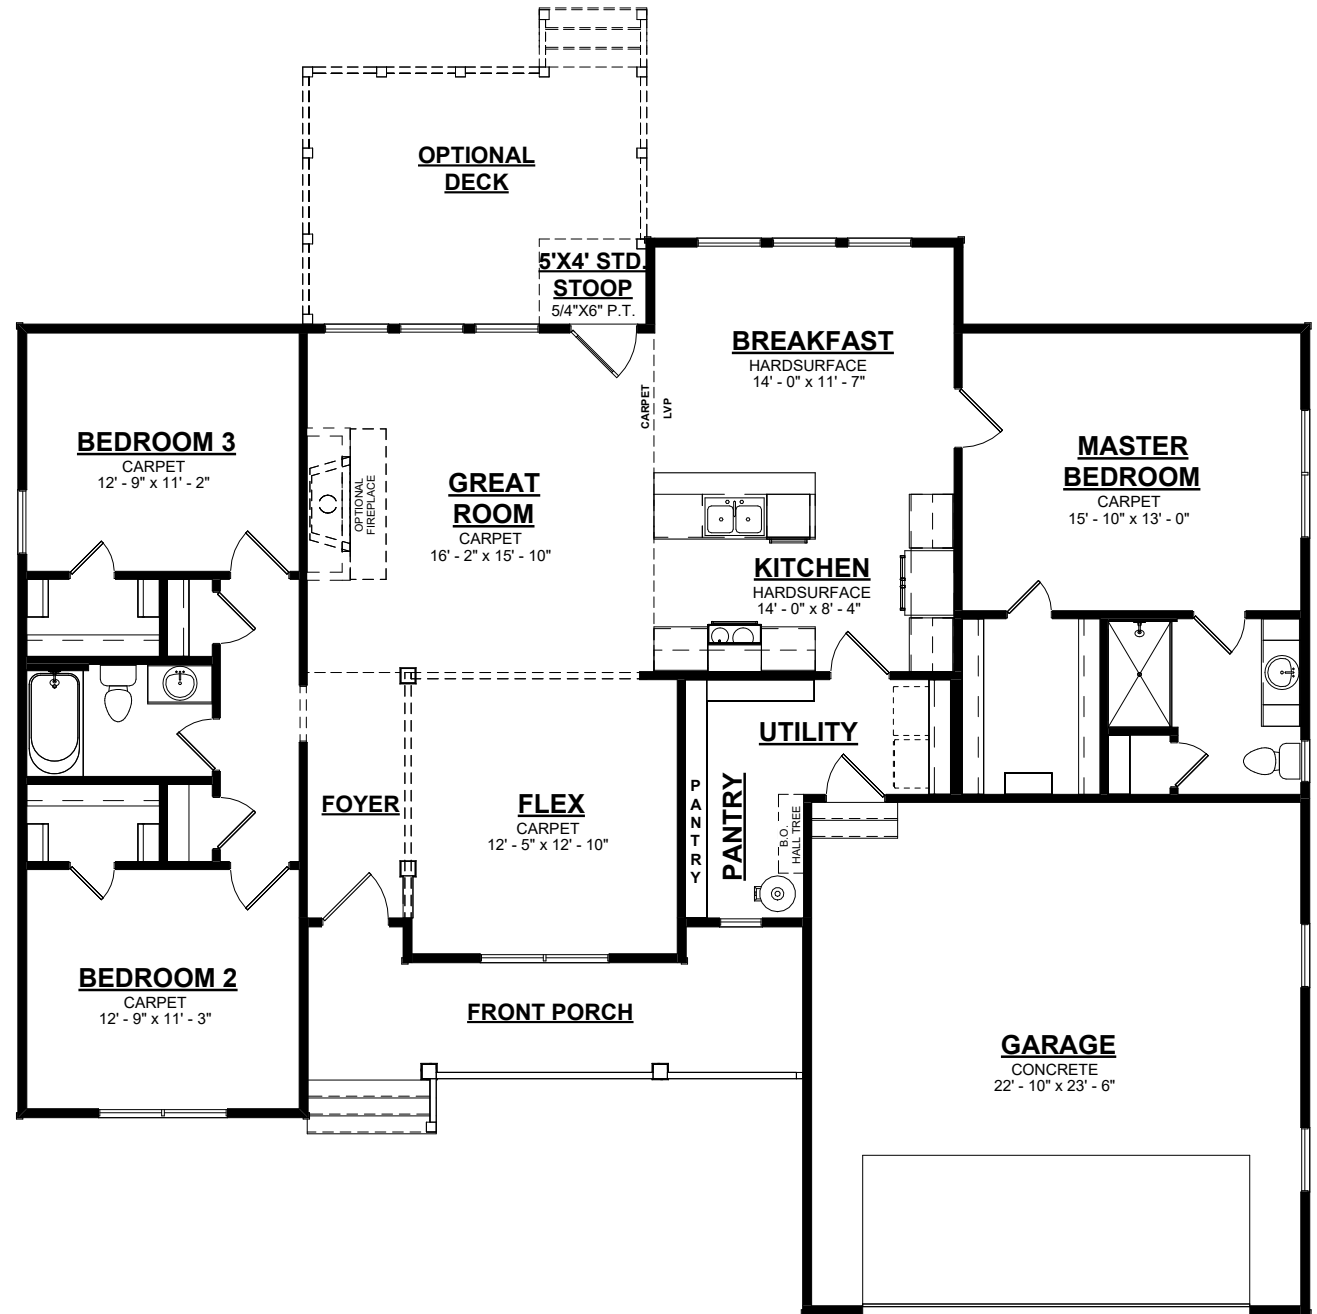

## FRONT PORCH

144 sq. ft.

## STANDARD STOOP

20 sq. ft.

## GARAGE

558 sq. ft.

## TOTAL UNDER ROOF

2,445 sq. ft.

1-800-AHP-Home  
AmericasHomePlace.com

© 2025 America's Home Place, Inc. Any information shown in this ad is subject to change at anytime. Illustrations show options and upgrades not included in base plan. Specifications vary by location. Home designs represented on this page are property of America's Home Place and are intended for demonstration purposes only. Any unauthorized duplication, copying or reproduction, or any other use, is strictly prohibited. AL #10761 GA #CCCO003514 FL #CR-C1330787 NC #36341 Revised 5/8/25