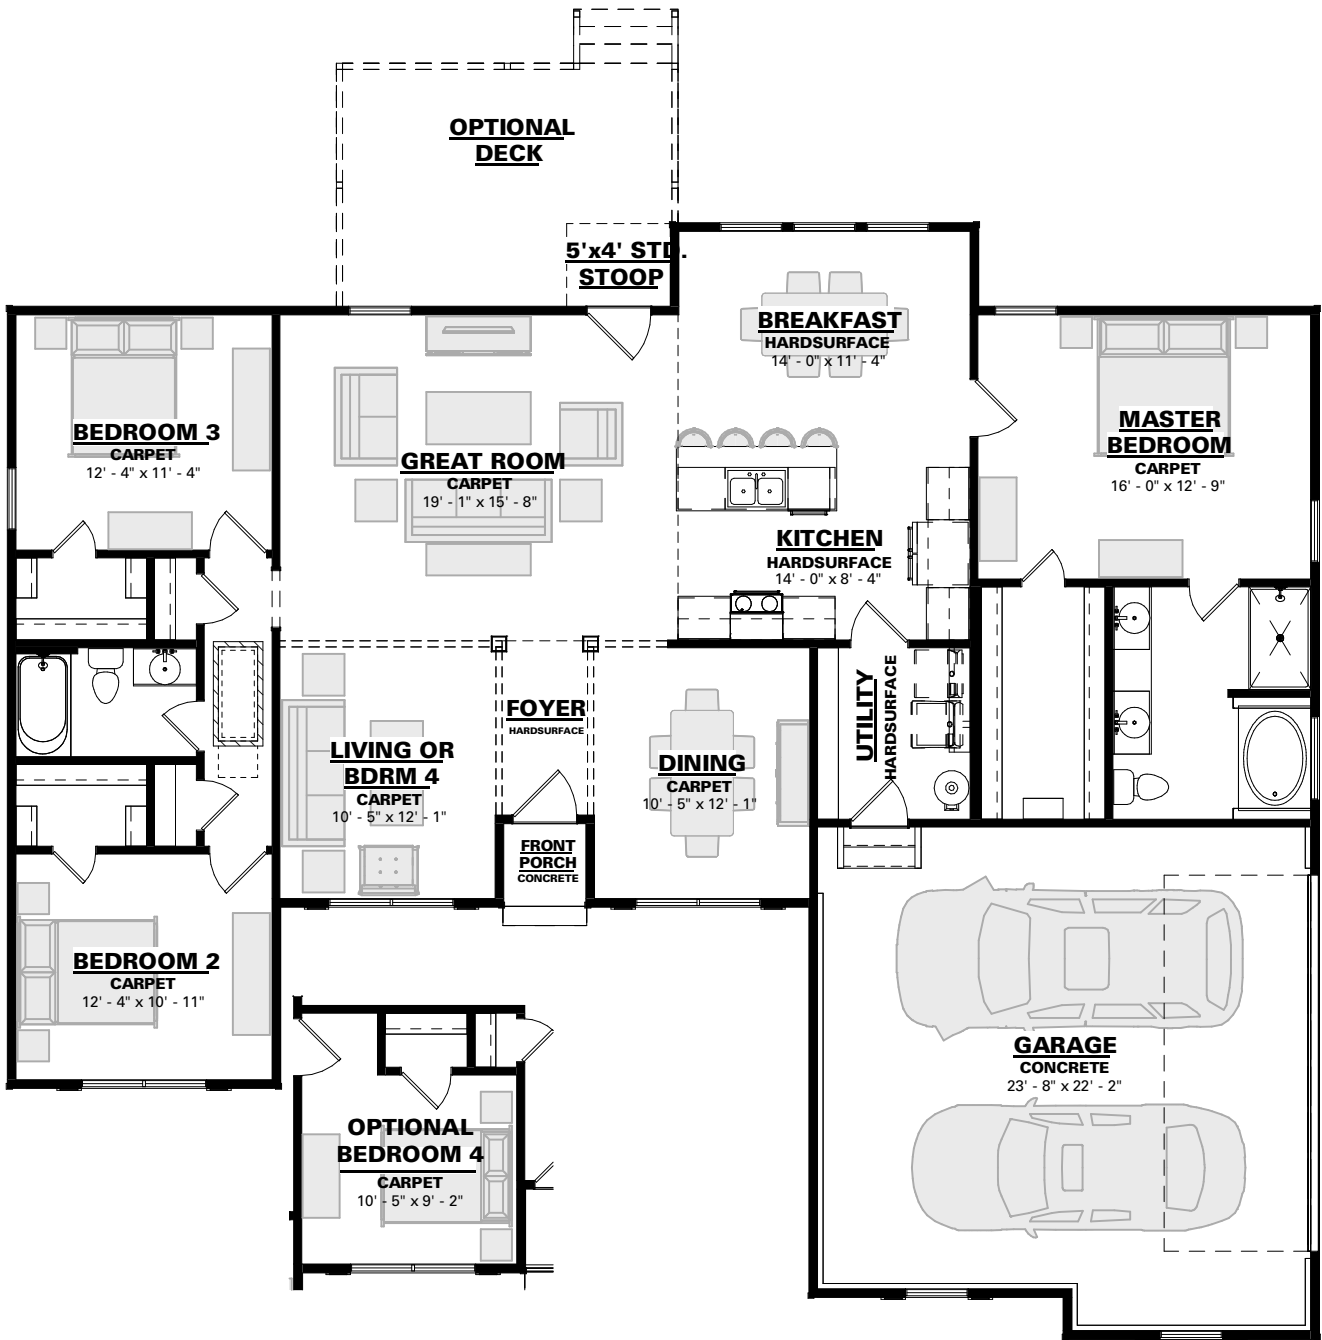

The Auburn

Elevation A

3 Bedroom / 2 Bath

1-800-AHP-Home | AmericasHomePlace.com

© 2025 America's Home Place, Inc. Any information shown in this ad is subject to change at anytime. Illustrations show options and upgrades not included in base plan. Specifications vary by location. Home designs represented on this page are property of America's Home Place and are intended for demonstration purposes only. Any unauthorized duplication, copying or reproduction, or any other use, is strictly prohibited. FL #CR-C1330787, NC #36341 Revised 2/5/25

Auburn Elevation A

Total Heated.....	1860
Front Porch.....	16
Garage.....	571
Total Under Roof...	2446
Rear Stoop.....	20