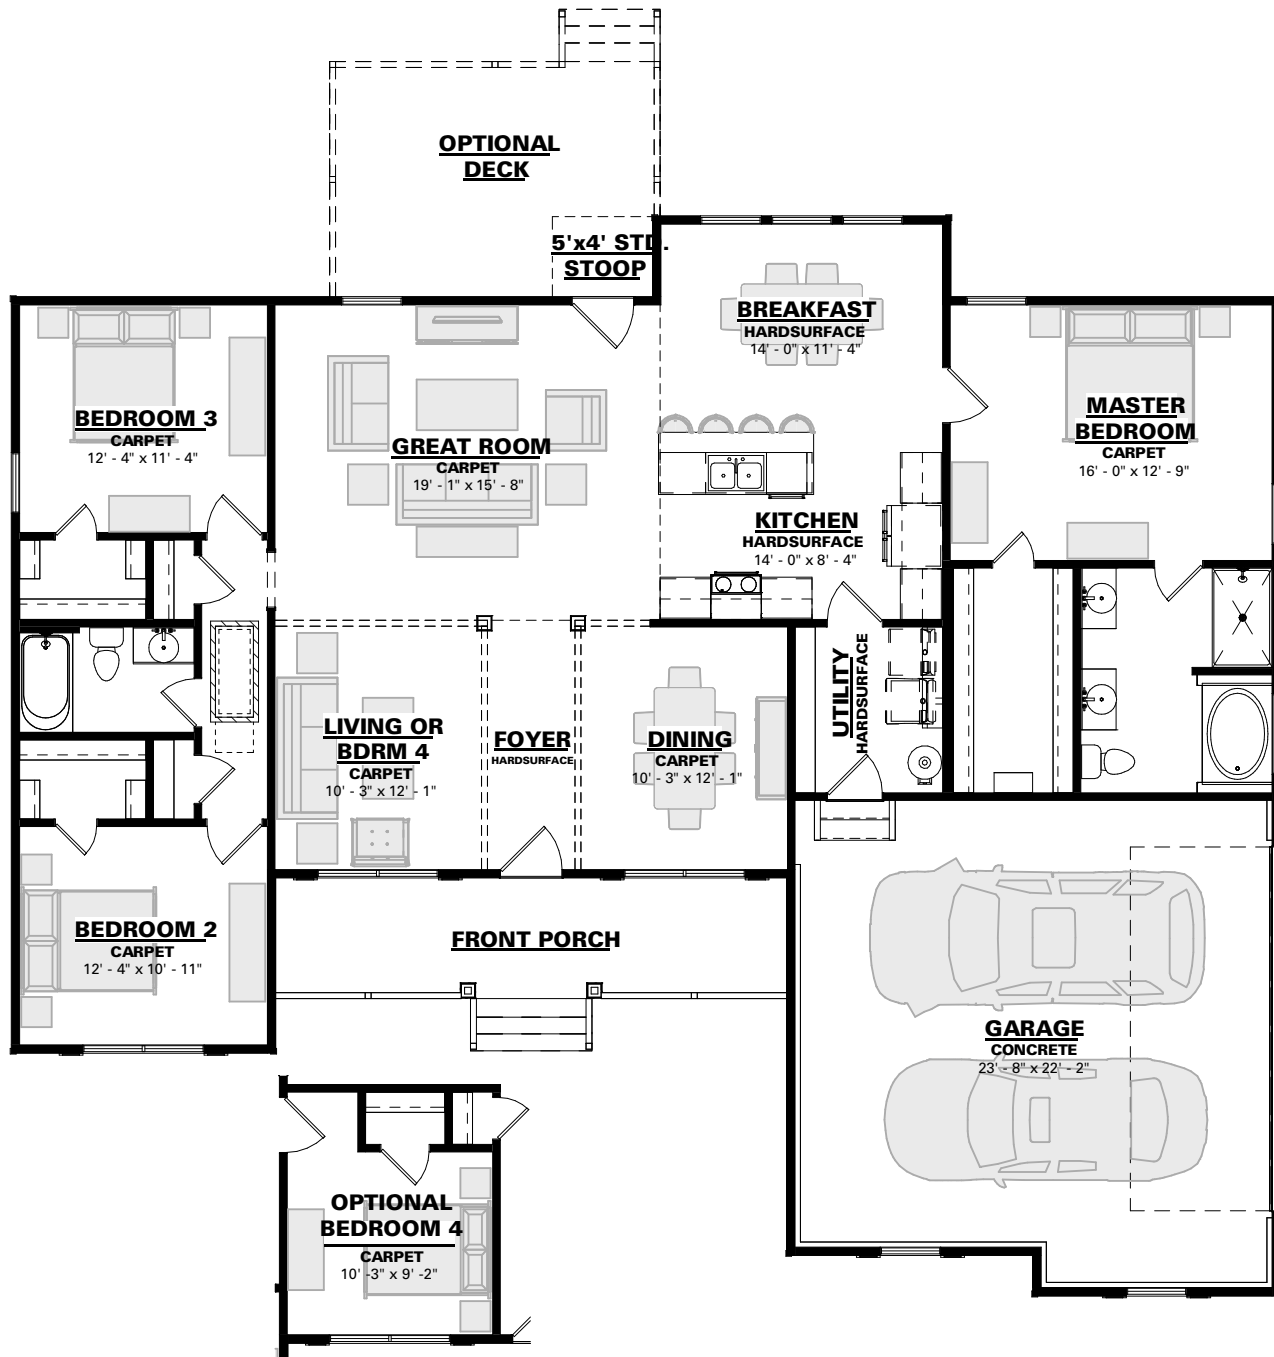

The Auburn

Elevation B

3 Bedroom / 2 Bath

1-800-AHP-Home | AmericasHomePlace.com

© 2025 America's Home Place, Inc. Any information shown in this ad is subject to change at anytime. Illustrations show options and upgrades not included in base plan. Specifications vary by location. Home designs represented on this page are property of America's Home Place and are intended for demonstration purposes only. Any unauthorized duplication, copying or reproduction, or any other use, is strictly prohibited. FL #CR-C1330787, NC#36341 Revised 2/5/25

The Auburn B

Total Heated.....	1878
Front Porch.....	152
Garage.....	571
Total Under Roof..	2598
Rear Stoop.....	20