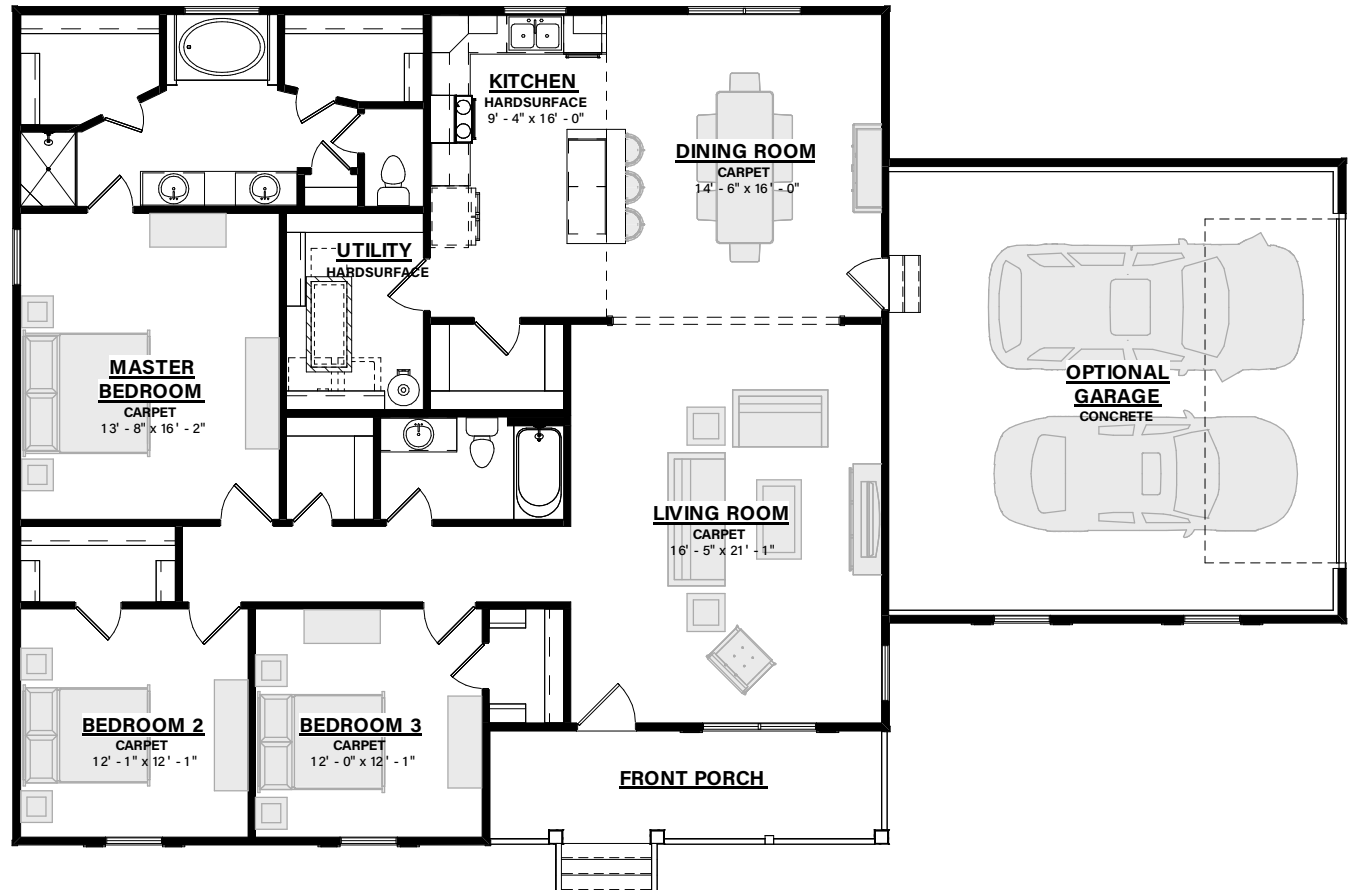

## TOTAL HEATED

1,898 sq. ft.

## FRONT PORCH

126 sq. ft.

## OPTIONAL GARAGE

584 sq. ft.

---

## TOTAL UNDER ROOF

2,628 sq. ft.

1-800-AHP-Home  
AmericasHomePlace.com

© 2025 America's Home Place, Inc. Any information shown in this ad is subject to change at anytime. Illustrations show options and upgrades not included in base plan. Specifications vary by location. Home designs represented on this page are property of America's Home Place and are intended for demonstration purposes only. Any unauthorized duplication, copying or reproduction, or any other use, is strictly prohibited. AL #10761 GA #CCC0003514 FL #CR-C1330787 NC #36341 Revised 5/8/25