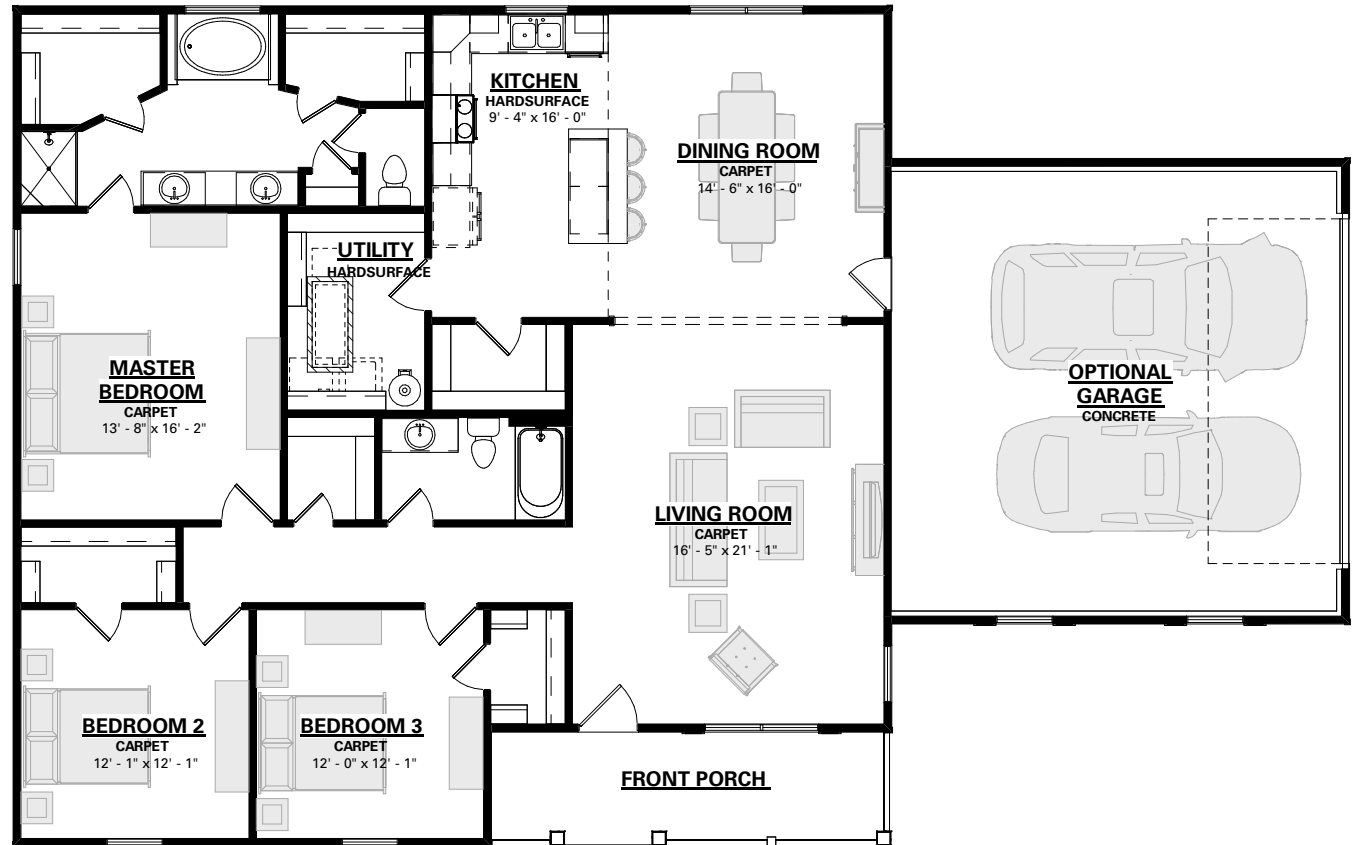

## TOTAL HEATED

1,898 sq. ft.

## FRONT PORCH

126 sq. ft.

## OPTIONAL GARAGE

584 sq. ft.

---

## TOTAL UNDER ROOF

2,628 sq. ft.

1-800-AHP-Home  
AmericasHomePlace.com

© 2025 America's Home Place, Inc. Any information shown in this ad is subject to change at anytime. Illustrations show options and upgrades not included in base plan. Specifications vary by location. Home designs represented on this page are property of America's Home Place and are intended for demonstration purposes only. Any unauthorized duplication, copying or reproduction, or any other use, is strictly prohibited. AL #10761 GA #CCC0003514 FL #CR-C1330787 NC #36341 Revised 5/8/25