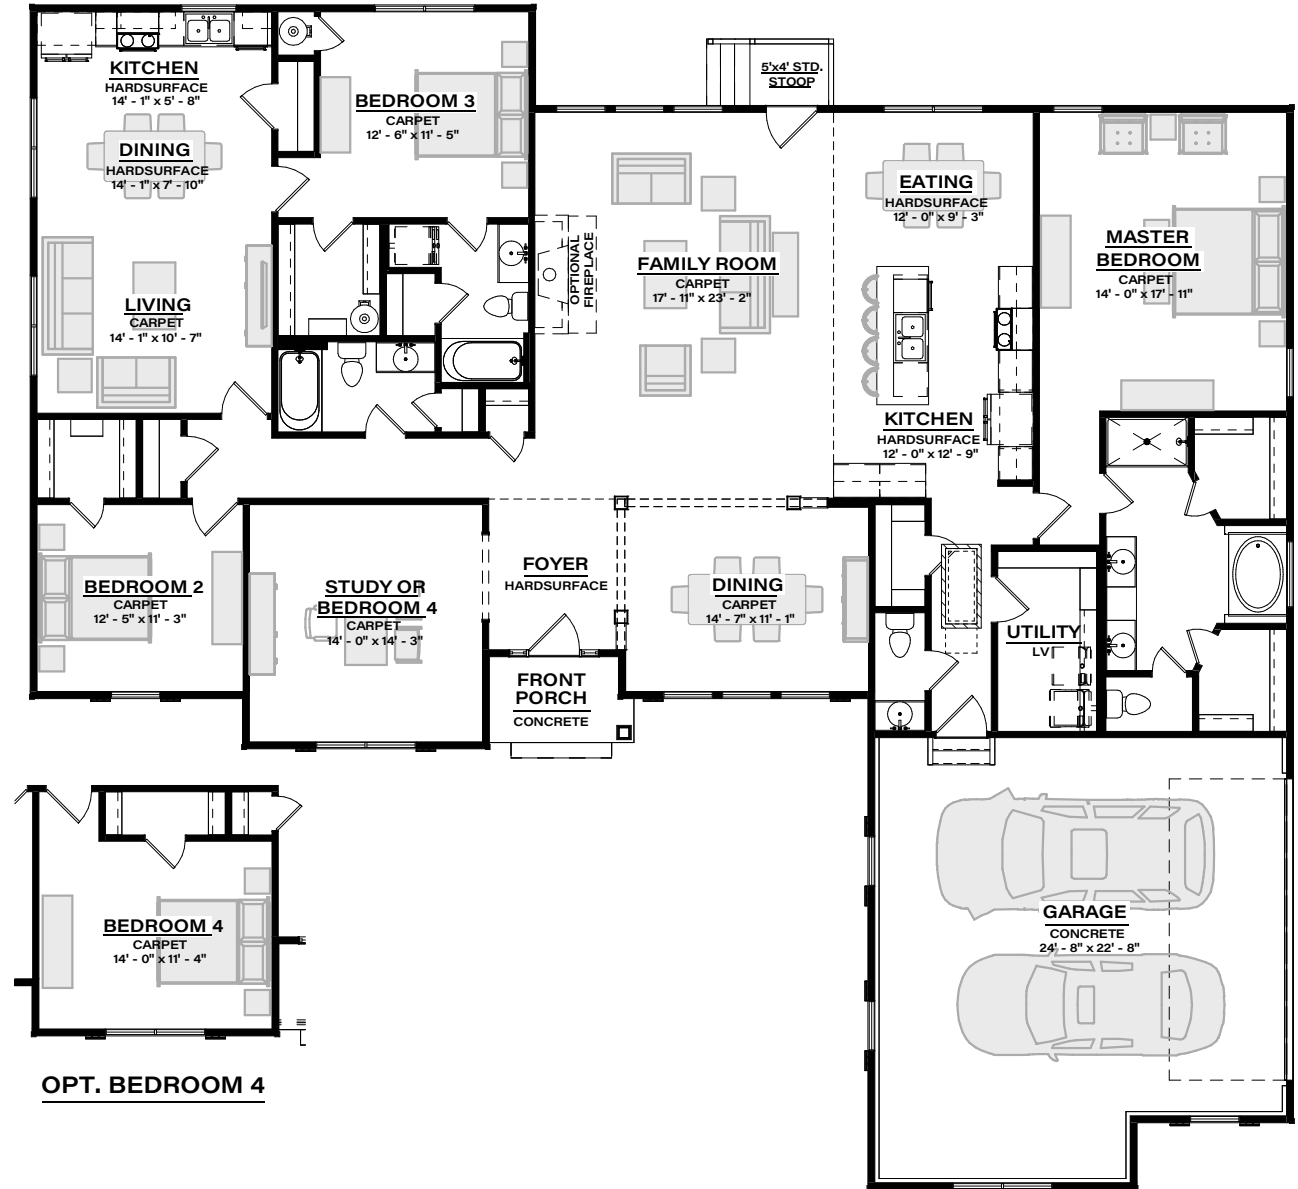

BROOKWOOD

MULTI-GENERATIONAL

TOTAL HEATED

2,926 sq. ft.

FRONT PORCH

43 sq. ft.

GARAGE

647 sq. ft.

REAR STOOP

20 sq. ft.

TOTAL UNDER ROOF

3,615 sq. ft.

1-800-AHP-Home
AmericasHomePlace.com

© 2025 America's Home Place, Inc. Any information shown in this ad is subject to change at anytime. Illustrations show options and upgrades not included in base plan. Specifications vary by location. Home designs represented on this page are property of America's Home Place and are intended for demonstration purposes only. Any unauthorized duplication, copying or reproduction, or any other use, is strictly prohibited. AL #10761 GA #GCC0003514 FL #CR-C1330787 NC #36341 Revised 5/8/25