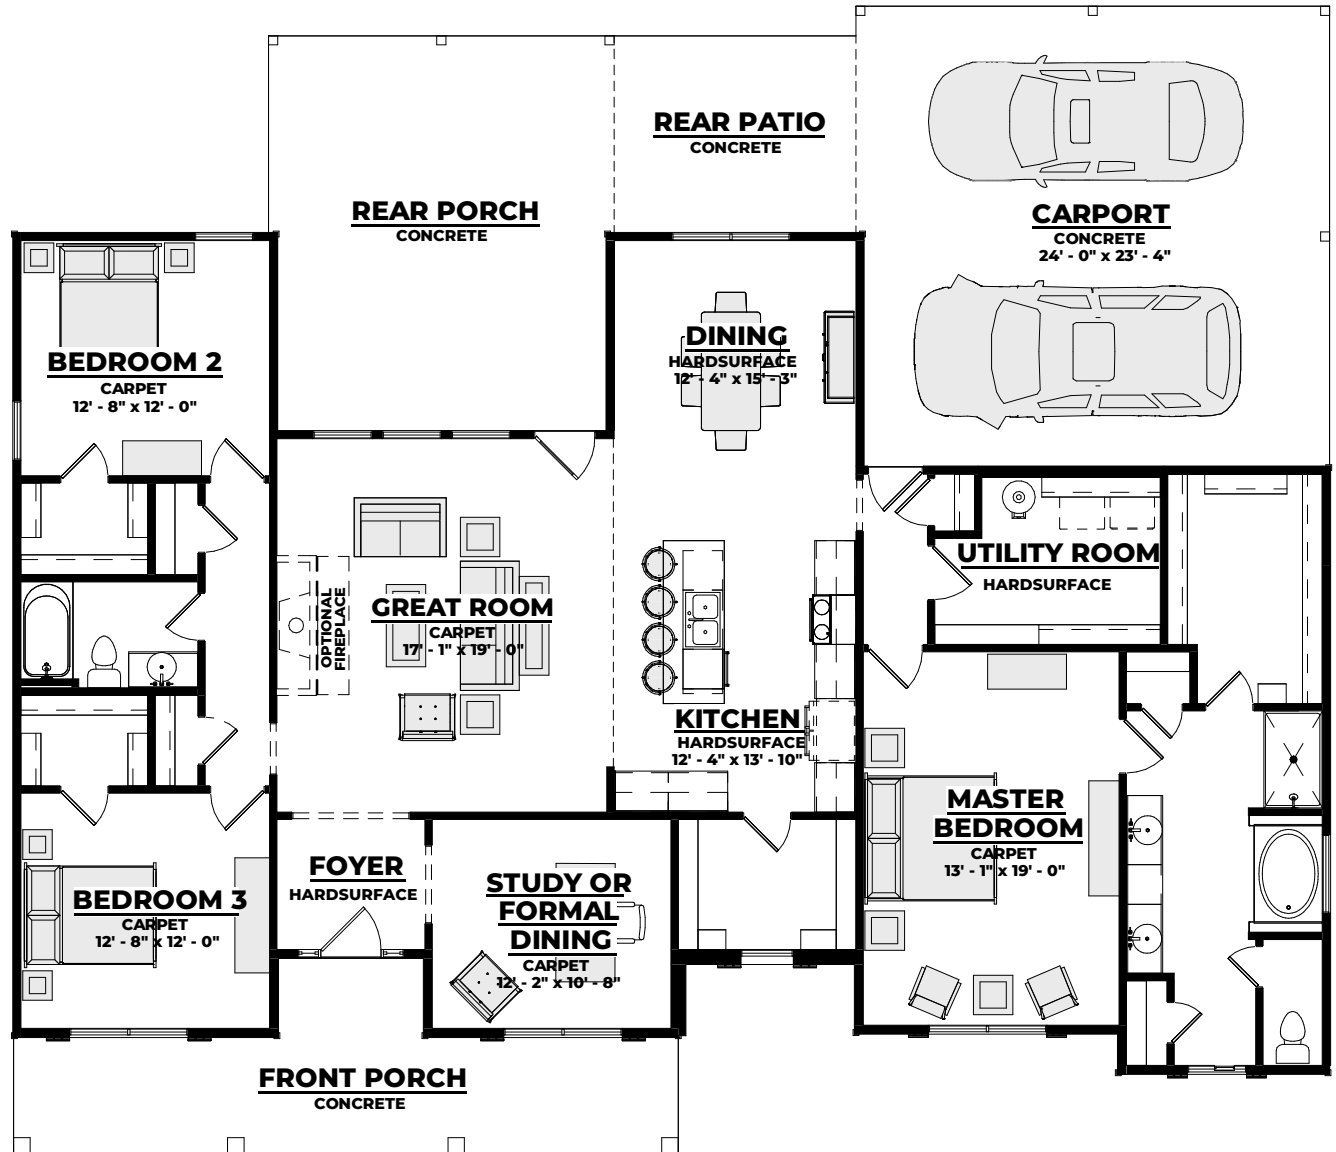

THE BERGLUND ACADIAN

3 Beds • 2 Baths • 2,125 Heated SF

BERGLUND

ACADIAN

TOTAL HEATED

2,215 sq. ft.

CARPORT

556 sq. ft.

FRONT PORCH

232 sq. ft.

REAR PORCH

342 sq. ft.

REAR PATIO

123 sq. ft.

TOTAL UNDER ROOF

3,345 sq. ft.