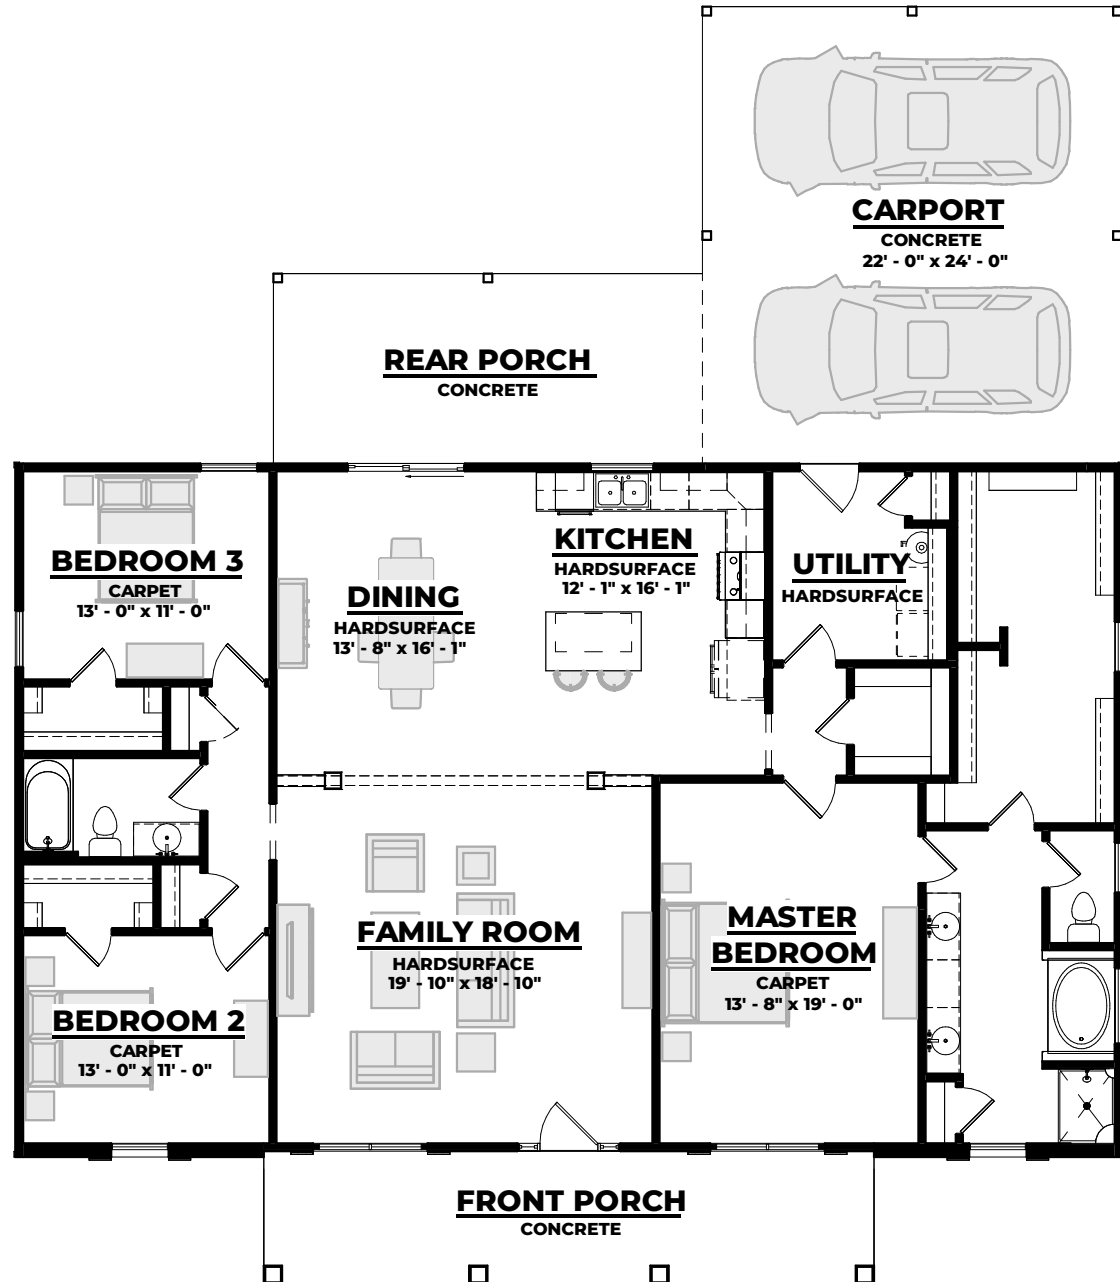

## CARPORT

528 sq. ft.

## FRONT PORCH

224 sq. ft.

## REAR PORCH

225 sq. ft.

---

## TOTAL UNDER ROOF

3,345 sq. ft.

1-800-AHP-Home  
AmericasHomePlace.com