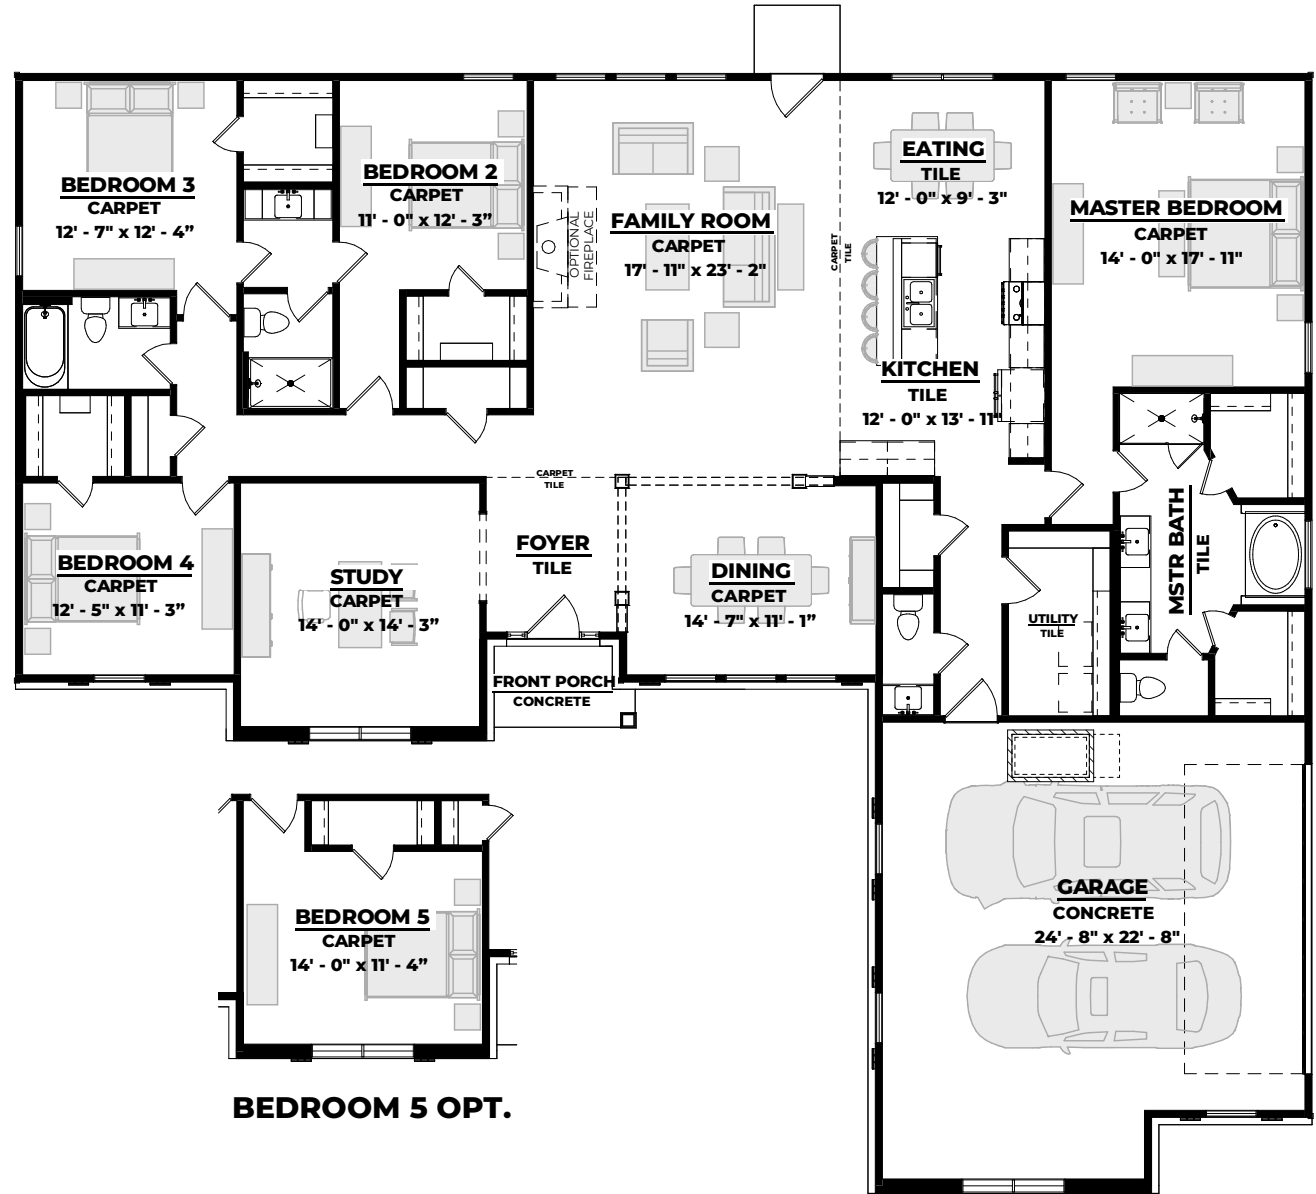

## TOTAL HEATED

2,745 sq. ft.

## FRONT PORCH

43 sq. ft.

## REAR STOOP

16 sq. ft.

---

## TOTAL UNDER ROOF

3,435 sq. ft.

1-800-AHP-Home  
AmericasHomePlace.com

© 2026 America's Home Place, Inc. Any information shown in this ad is subject to change at anytime. Illustrations show options and upgrades not included in base plan. Specifications vary by location. Home designs represented on this page are property of America's Home Place and are intended for demonstration purposes only. Any unauthorized duplication, copying or reproduction, or any other use, is strictly prohibited. AL #10761 GA #CCC0003514 FL #CR-C1330787 NC #36341 Revised 5/22/26