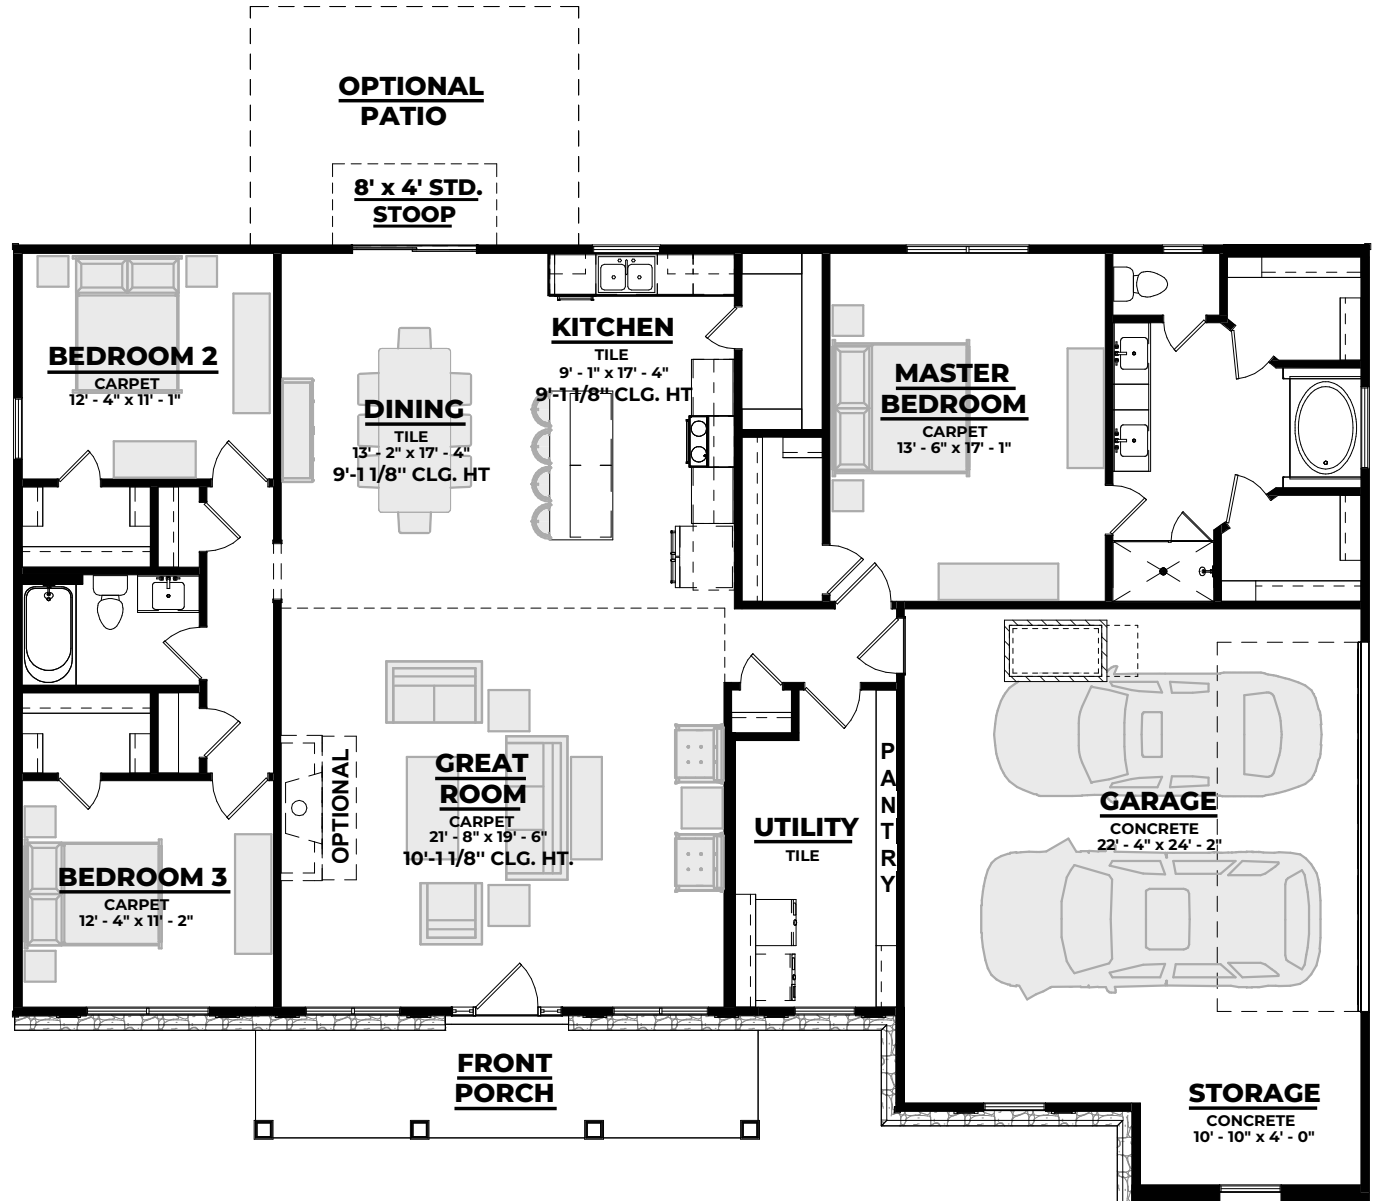

THE GLENRIDGE TEXAS

3 Beds • 2 Baths • 2,025 Heated SF

GLENRIDGE

TEXAS

TOTAL HEATED

2,025 sq. ft.

FRONT PORCH

147 sq. ft.

GARAGE

603 sq. ft.

REAR STOOP

16 sq. ft.

OPTIONAL PATIO

160 sq. ft.

TOTAL UNDER ROOF

2,775 sq. ft.