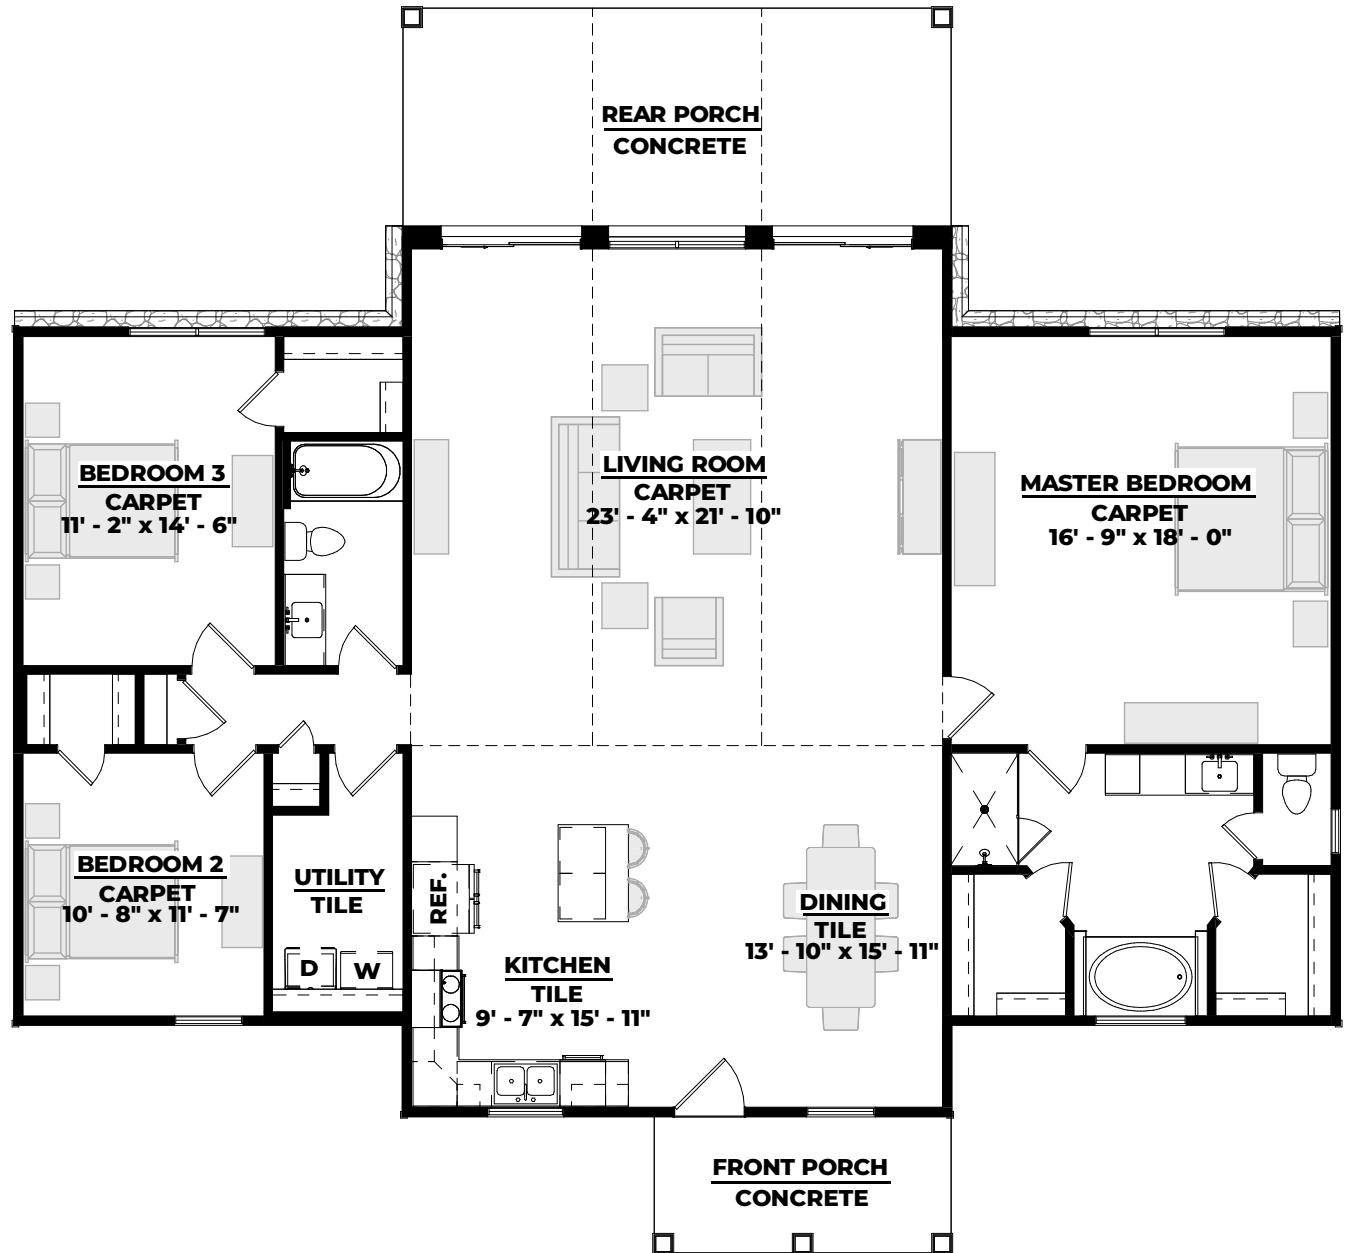

## TOTAL HEATED

1,961 sq. ft.

## FRONT PATIO

78 sq. ft.

## REAR PATIO

240 sq. ft.

---

## TOTAL UNDER ROOF

2,279 sq. ft.

1-800-AHP-Home  
AmericasHomePlace.com

© 2026 America's Home Place, Inc. Any information shown in this ad is subject to change at anytime. Illustrations show options and upgrades not included in base plan. Specifications vary by location. Home designs represented on this page are property of America's Home Place and are intended for demonstration purposes only. Any unauthorized duplication, copying or reproduction, or any other use, is strictly prohibited. AL #10761 GA #CCC0003514 FL #CR-C1330787 NC #36341 Revised 6/1/26