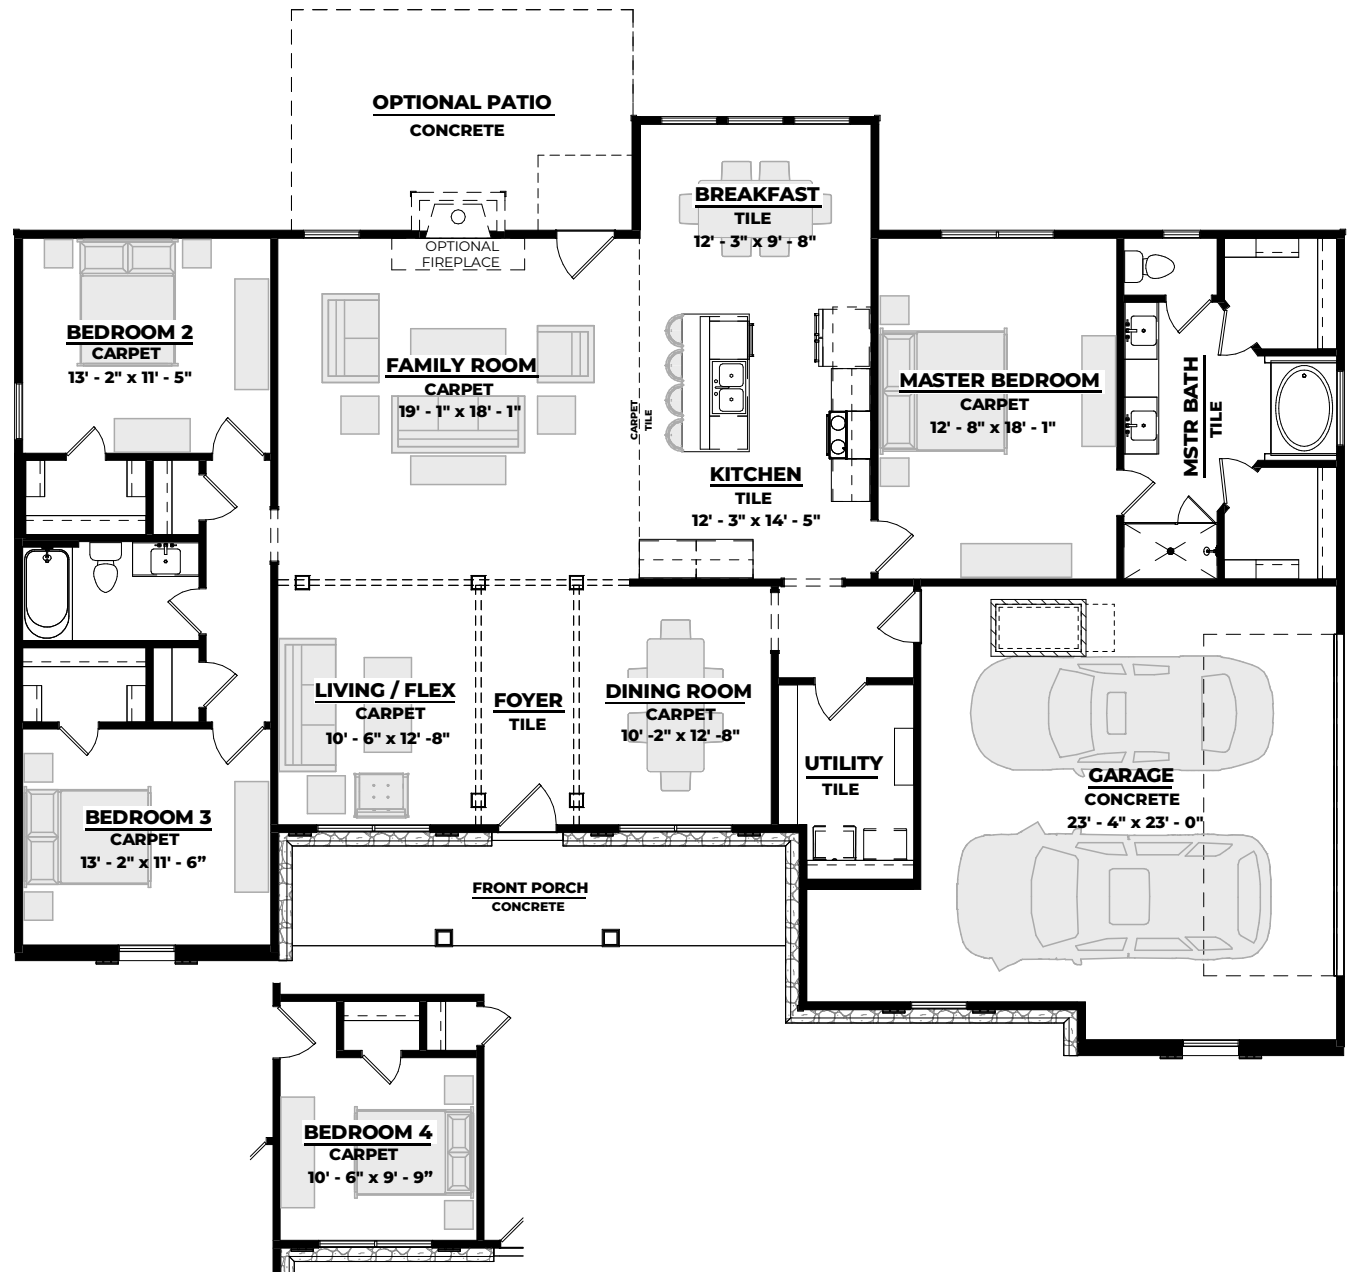

OXFORD

TEXAS FARMHOUSE

TOTAL HEATED

2,110 sq. ft.

FRONT PORCH

165 sq. ft.

GARAGE

567 sq. ft.

OPTIONAL REAR DECK

212 sq. ft.

STANDARD REAR STOOP

20 sq. ft.

TOTAL UNDER ROOF

2,842 sq. ft.

1-800-AHP-Home
AmericasHomePlace.com

BEDROOM 4 OPT.